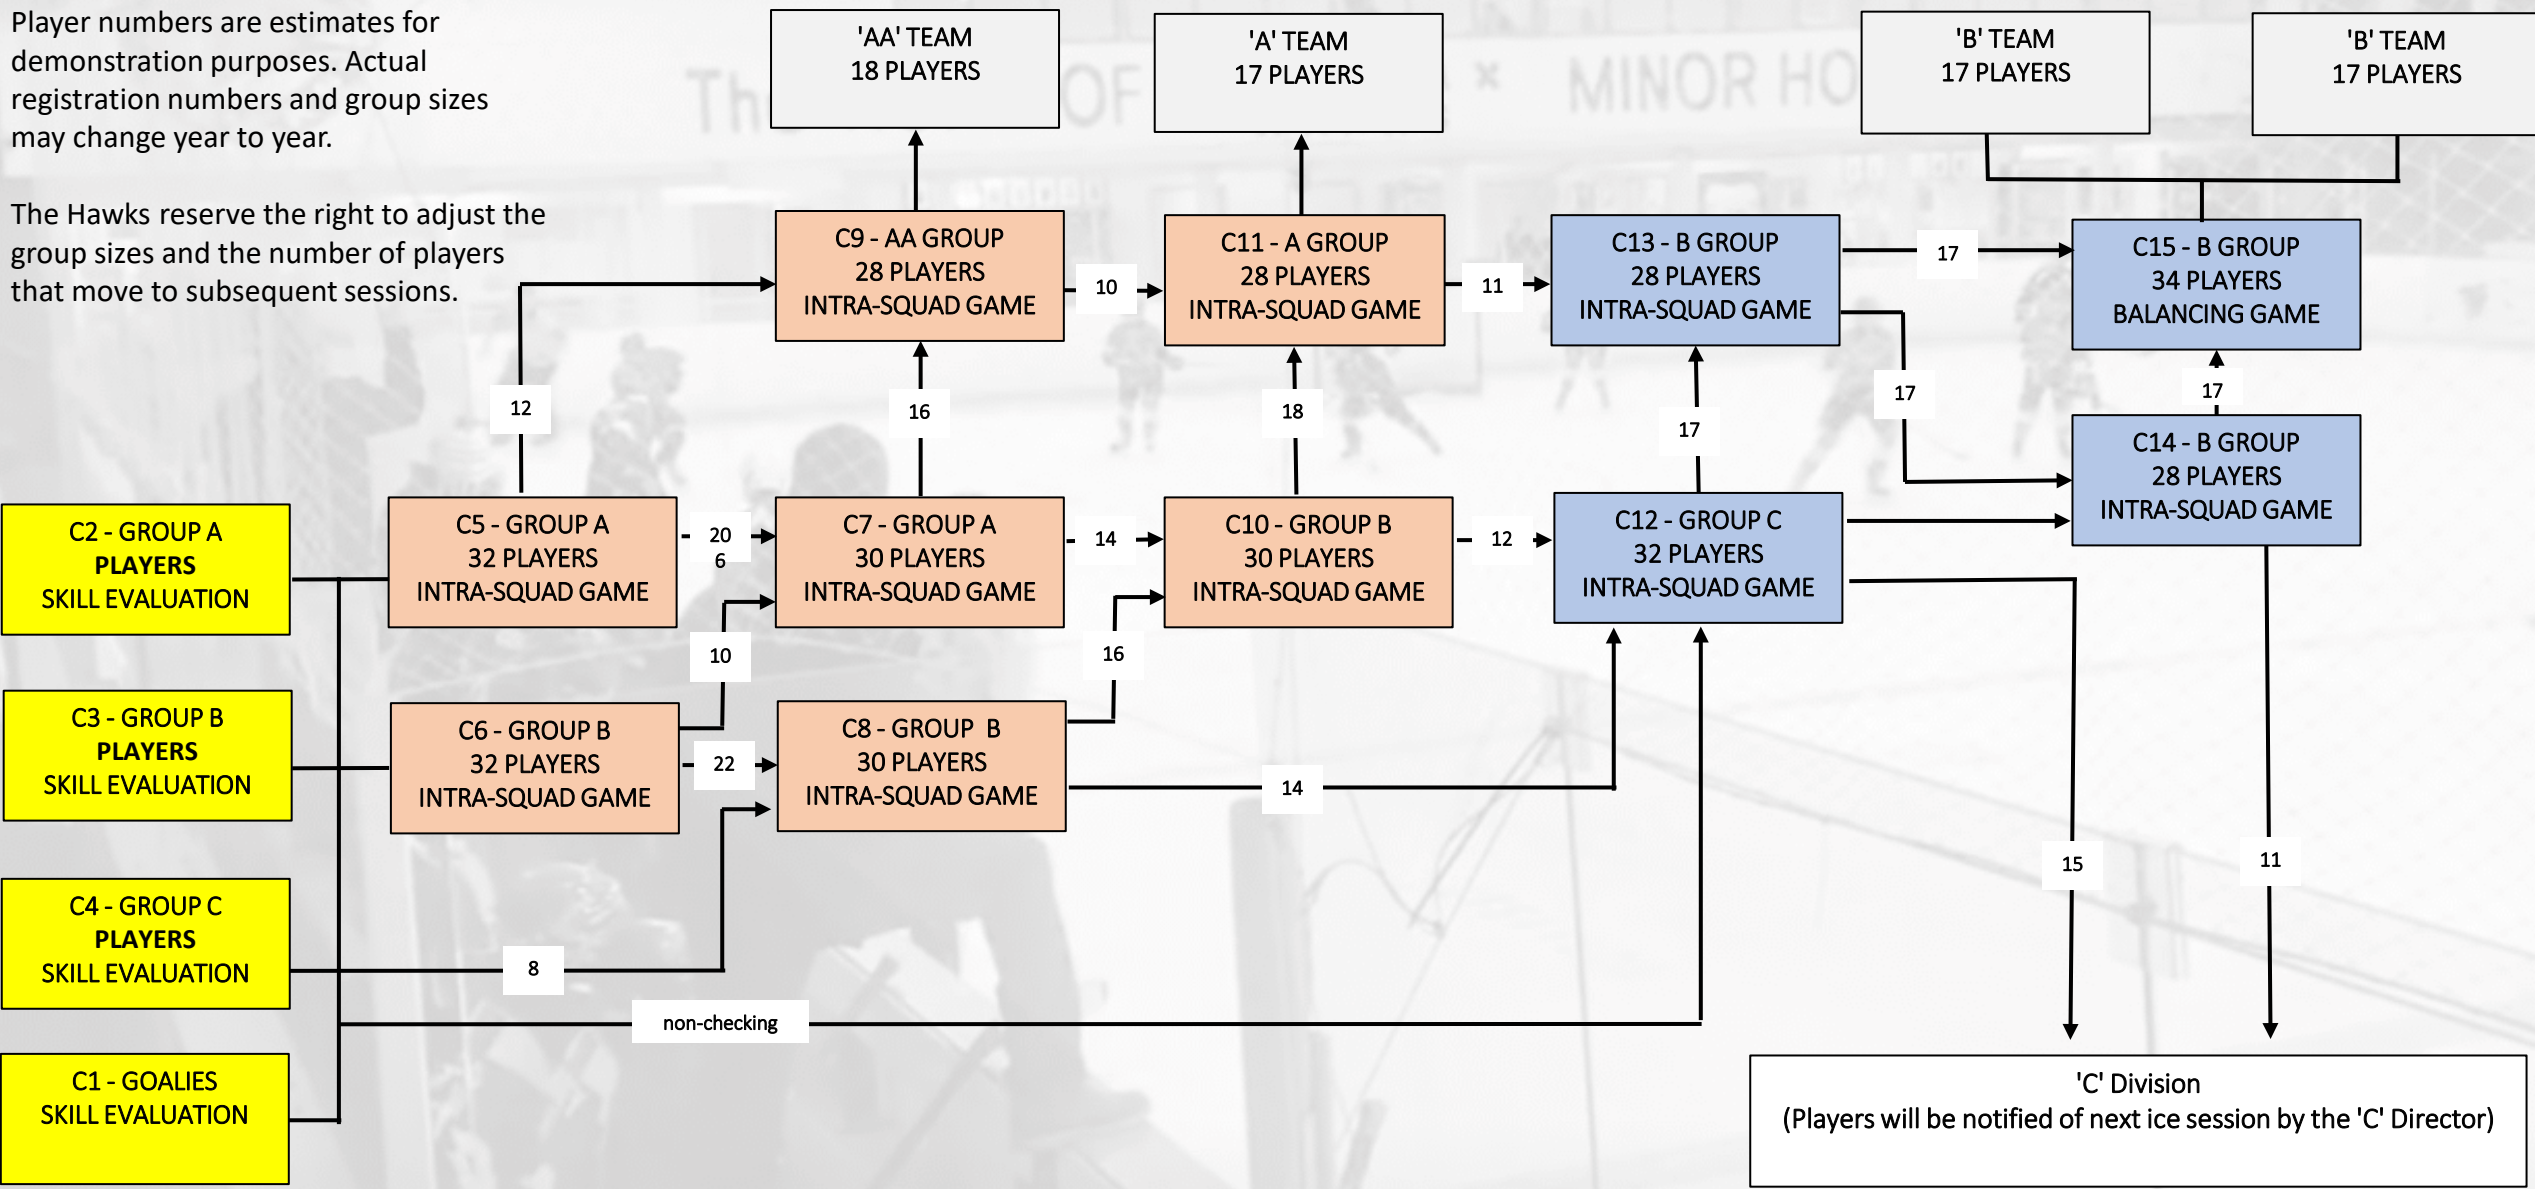

# U15 Competitive Tryout Flowchart

Player numbers are estimates for demonstration purposes. Actual registration numbers and group sizes may change year to year.

The Hawks reserve the right to adjust the group sizes and the number of players that move to subsequent sessions.

'C' Division  
(Players will be notified of next ice session by the 'C' Director)